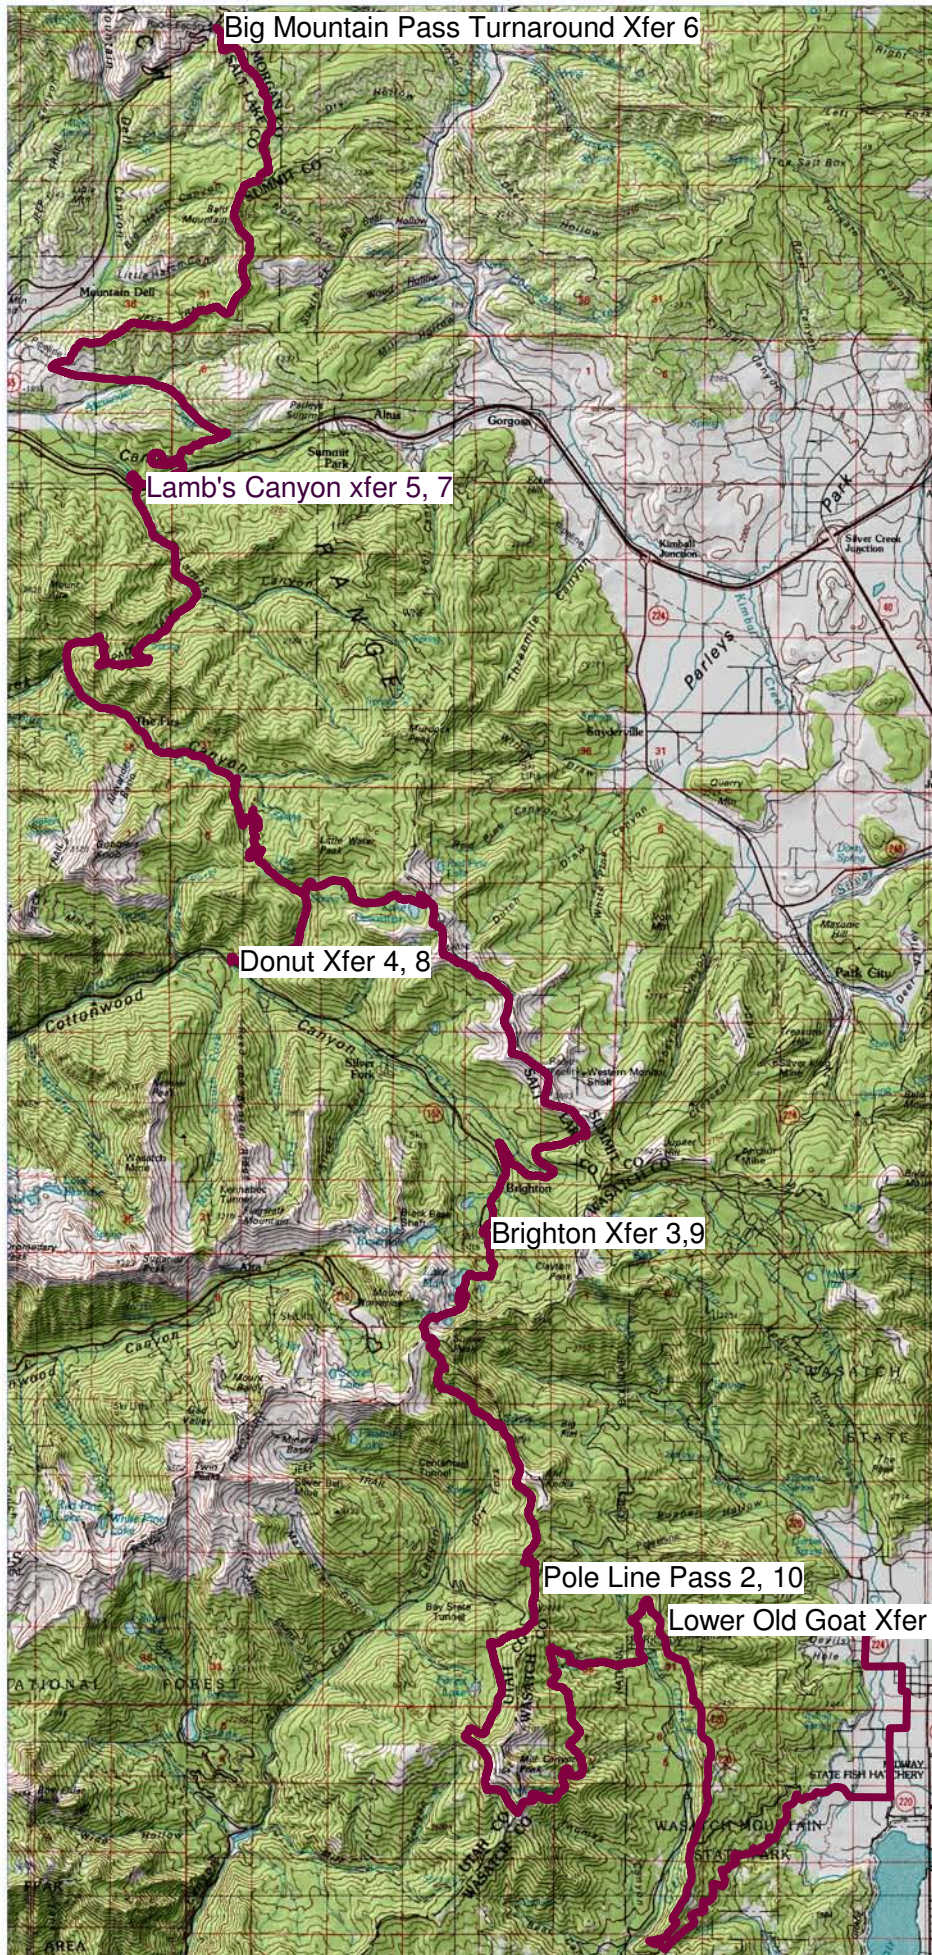

111° 42' 22.895" W
40° 49' 55.070" N

wasatch relay overview
111° 28' 16.127" W
40° 49' 59.391" N

40° 27' 28.480" N
111° 42' 8.737" W

40° 27' 32.745" N
111° 28' 6.683" W